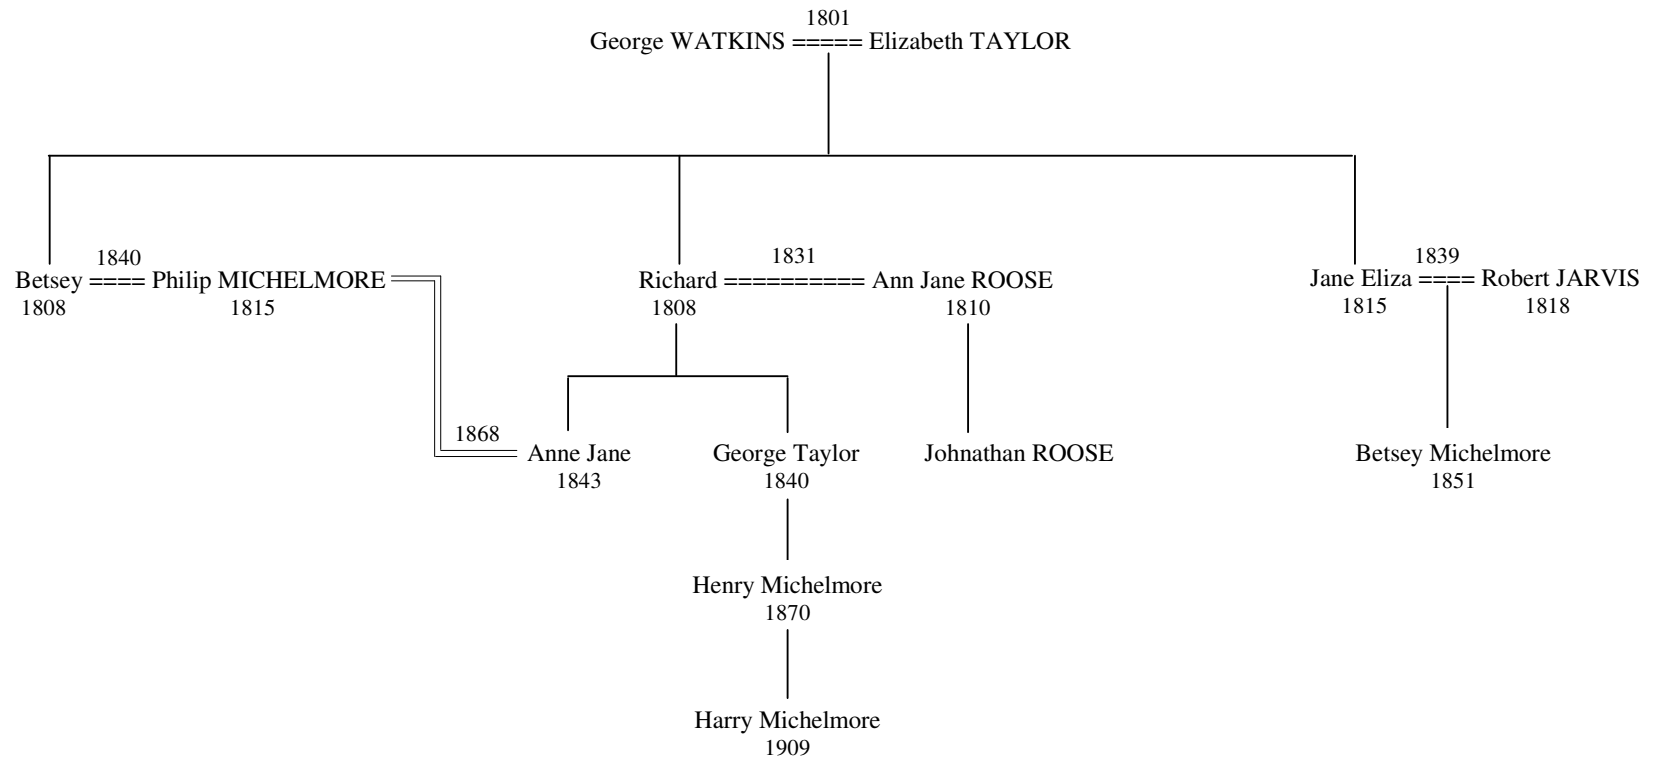

The MICHELMORE—WATKINS—ROOSE—JARVIS [Tree 18] connection

Family codes: Philip 1635, Richard 2328, Jane Eliza 2196